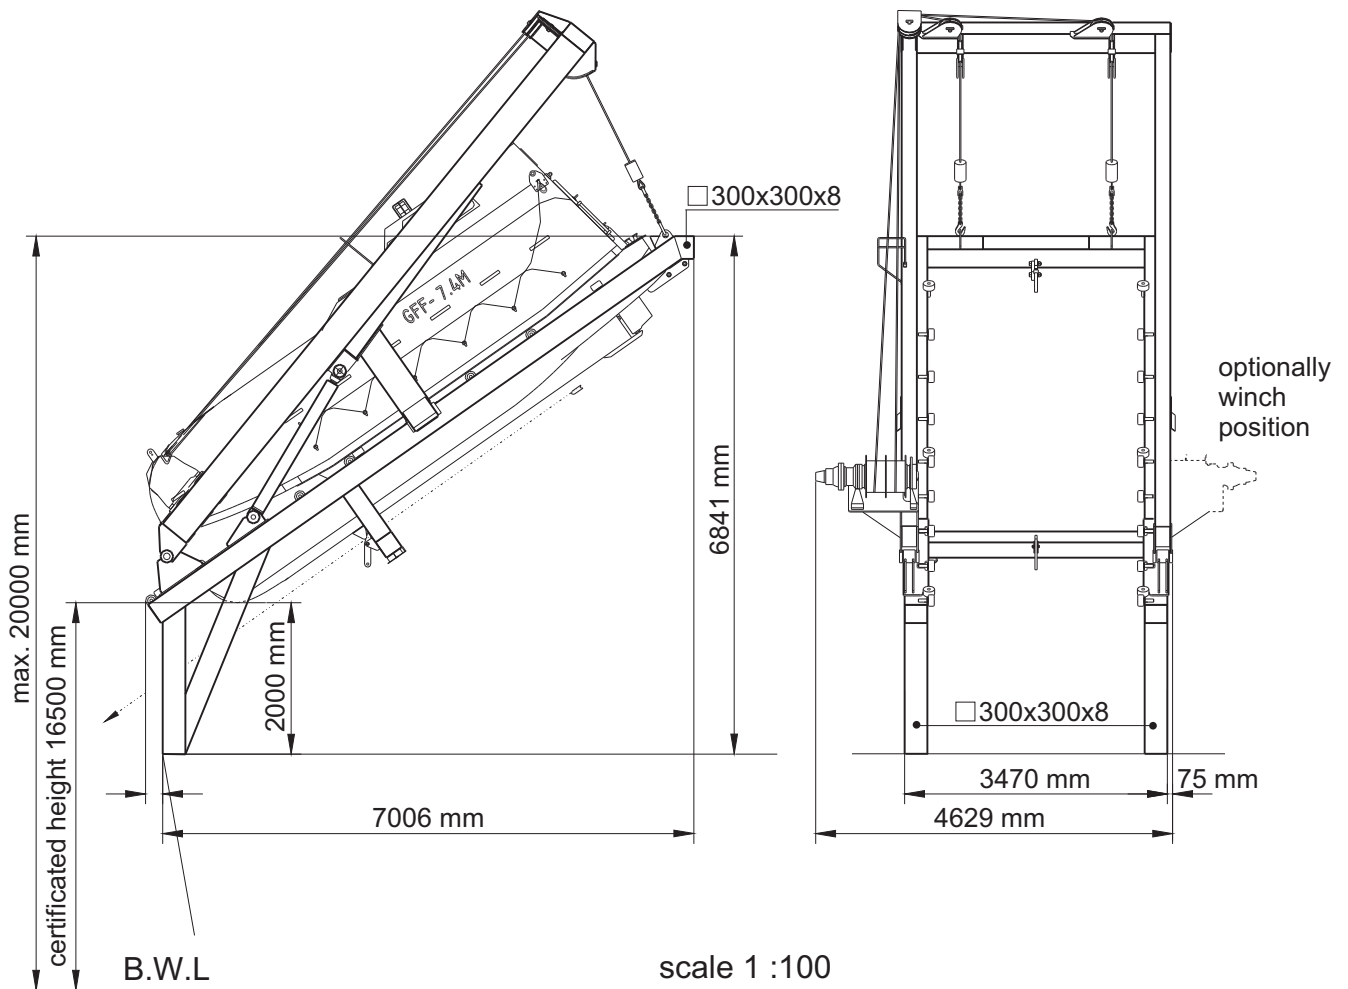

**Freefall-Lifeboat, type GFF-(T)7.4M
with
sliding ramp / davit system, type FFA 7.4M**

Length adjustment of horizontal and vertical supports in accordance with shipyards request.

Dimensions boat: (over all) 7,49x2,86x3,24 m

Weight data:	dry cargo version	tanker version
Boat empty incl. inventory.....	3620 kgs.....	4100 kgs
Boat recovery weight with 4 persons.....	3920 kgs.....	4300 kgs
Max. launching weight with 36 persons.....	6320 kgs.....	6800 kgs
Davit system.....	abt. 7500 kgs.....	abt. 7500 kgs
Total weight of empty boat and davit system.....	abt.11120 kgs.....	abt.11600 kgs