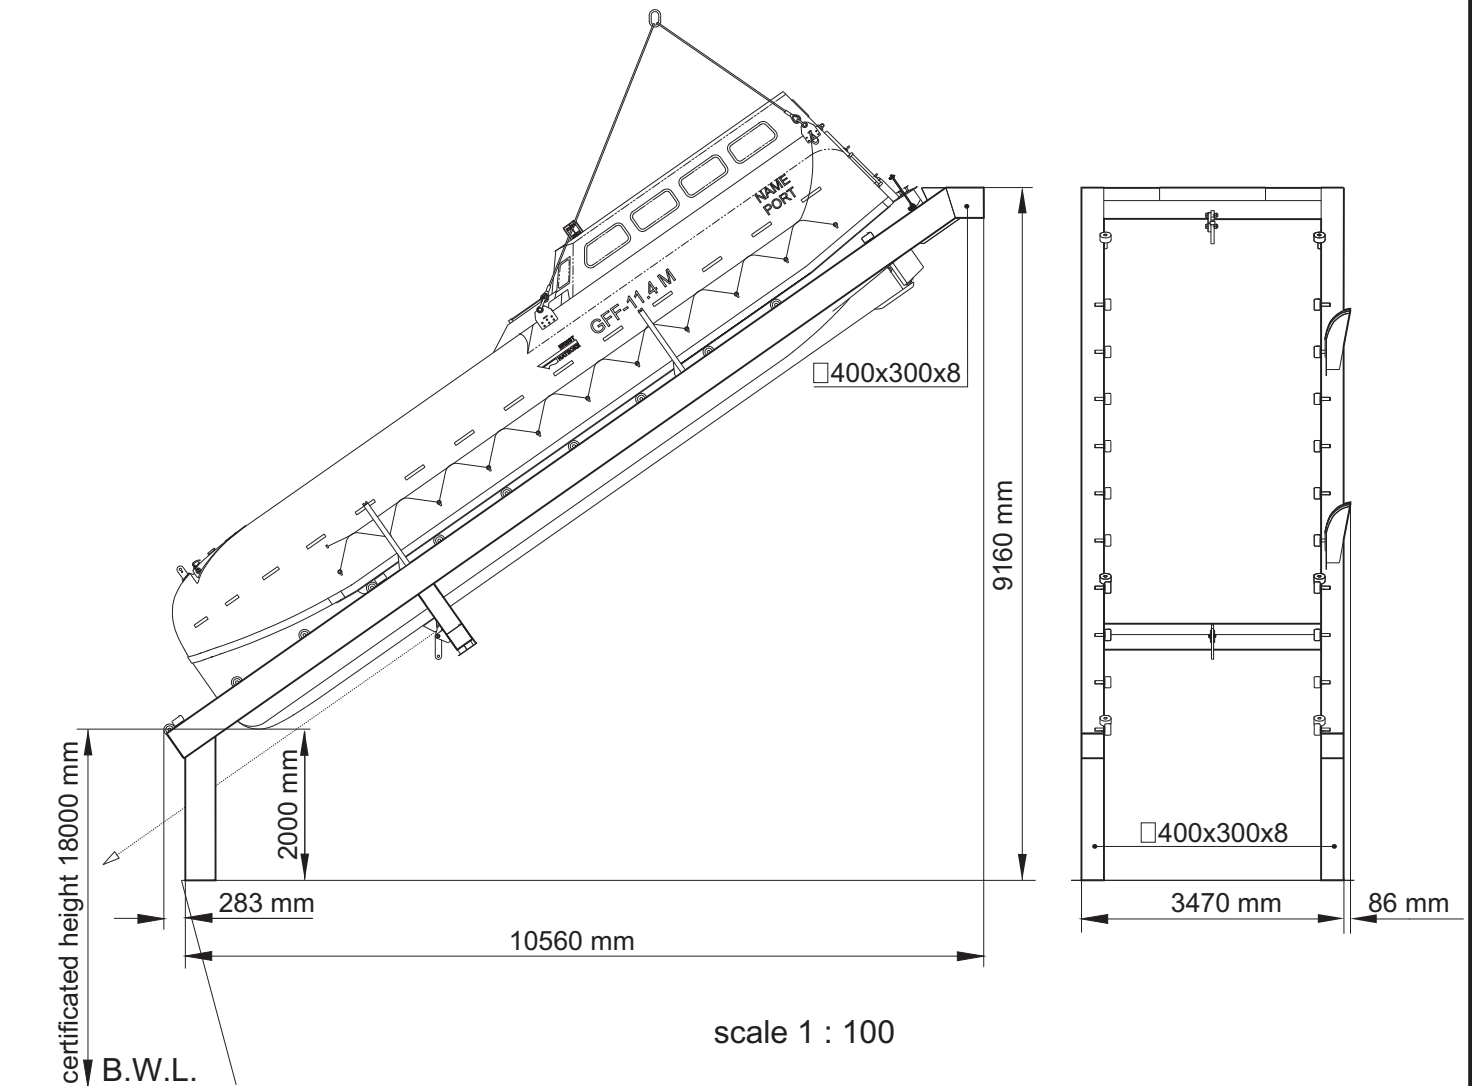

**Freefall-Lifeboat, type GFF-(T)11.4M  
with  
sliding ramp, type FFB 11.4M**

Length adjustment of horizontal and vertical supports in accordance with shipyards request.

**Dimensions boat:** (over all) 11,40 x 2,86 x 3,24 m

**Weight data:**

	dry cargo version	tanker version
Boat empty incl. inventory.....	5700 kgs.....	6100 kgs
Boat recovery weight with 4 persons.....	6000 kgs.....	6400 kgs
Max. launching weight with 60 persons.....	10200 kgs.....	60 persons..10600 kgs
Ramp .....	abt. 4100 kgs.....	abt. 4100 kgs

**Total weight of empty boat and sliding ramp.....abt. 9800 kgs.....abt. 10200 kgs**