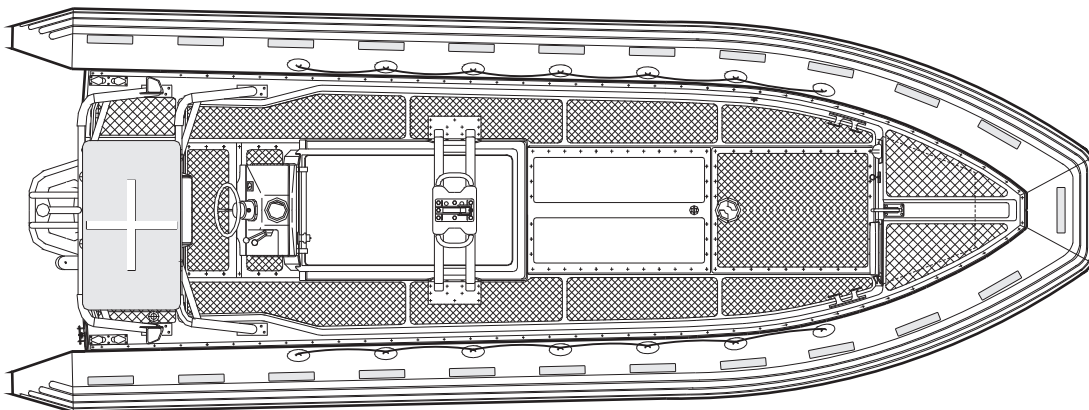

Fast Rescueboat type FRB 700-S

(to 1983 amendments of SOLAS 1974, RES. A. 656 (16))

Scale 1:50

length o.a.	7,10 m
length hull	6,58 m
breadth o.a.	2,55 m
speed with three persons.....	>20 kn
max. height	2,75 m
weight fully equipped with 6 persons	2600 kgs