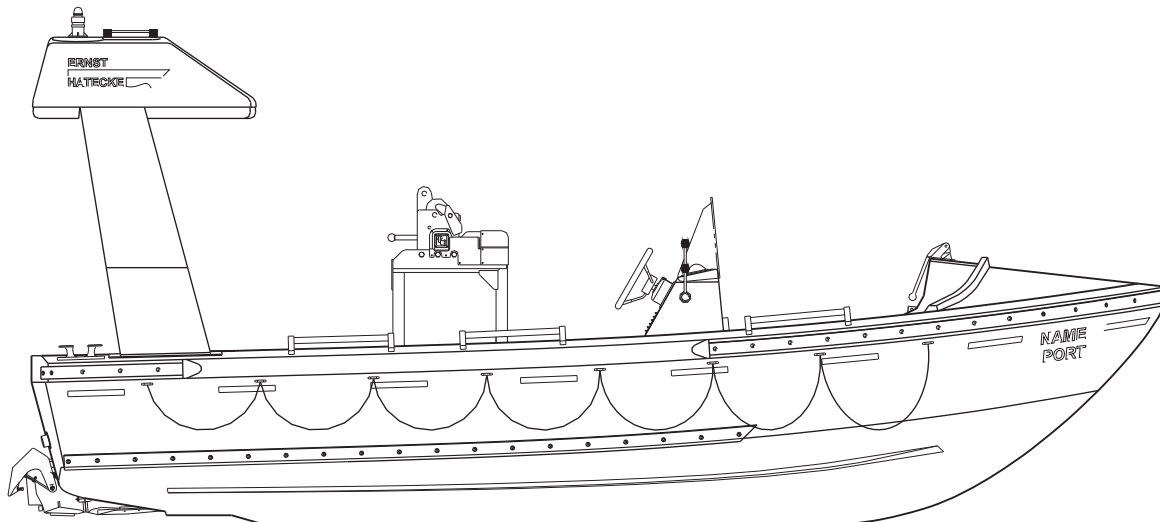

**Fast Rescueboat type FRB 600 IB
with Diesel engine and water jet propulsion
In accordance to the MSC Circ 809**

Scale 1:40

length max.....	6,15	m
breadth max.	2,31	m
draught.....	abt. 0,40	m
speed with three persons.....	>20	kn
weight boat with equipment	1390	kg
weight boat with equipment and 6 persons.....	1840	kg