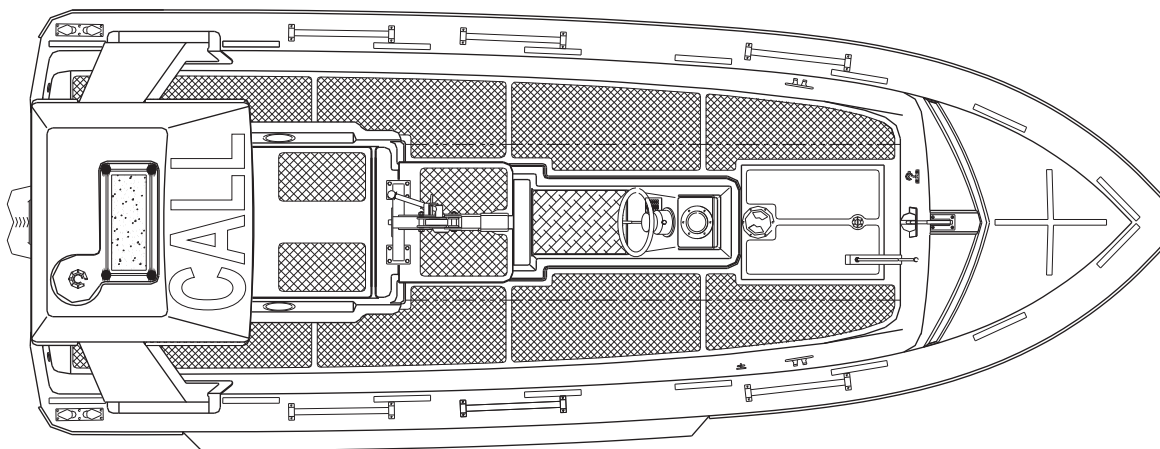

**Fast Rescueboat type FRB 600 IB
with Diesel engine and water jet propulsion
In accordance to the MSC Circ 809**

Scale 1:40

length max.....	6,15	m
breadth max.	2,31	m
draught.....	abt. 0,40	m
speed with three persons.....	>20	kn
weight boat with equipment	1390	kg
weight boat with equipment and 6 persons.....	1840	kg