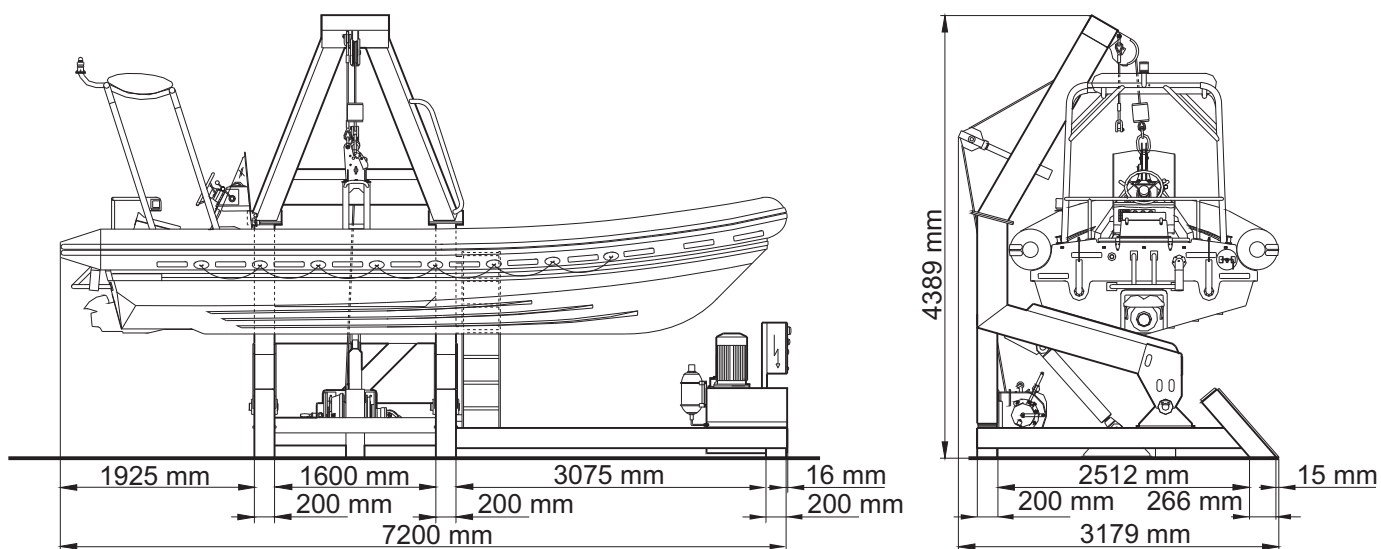

**Rescueboat, type FRB 700S  
with  
davit, type DFR 700S**

scale 1 : 75

**Weight data:**

Boat empty incl. equipment and fuel .....2020 kgs  
 Boat with 6 persons (75 kgs each) incl. equipment and fuel .....2470 kgs

Davit system .....abt. 4400 kgs

**Total weight of empty boat and davit.....abt. 6420 kgs**