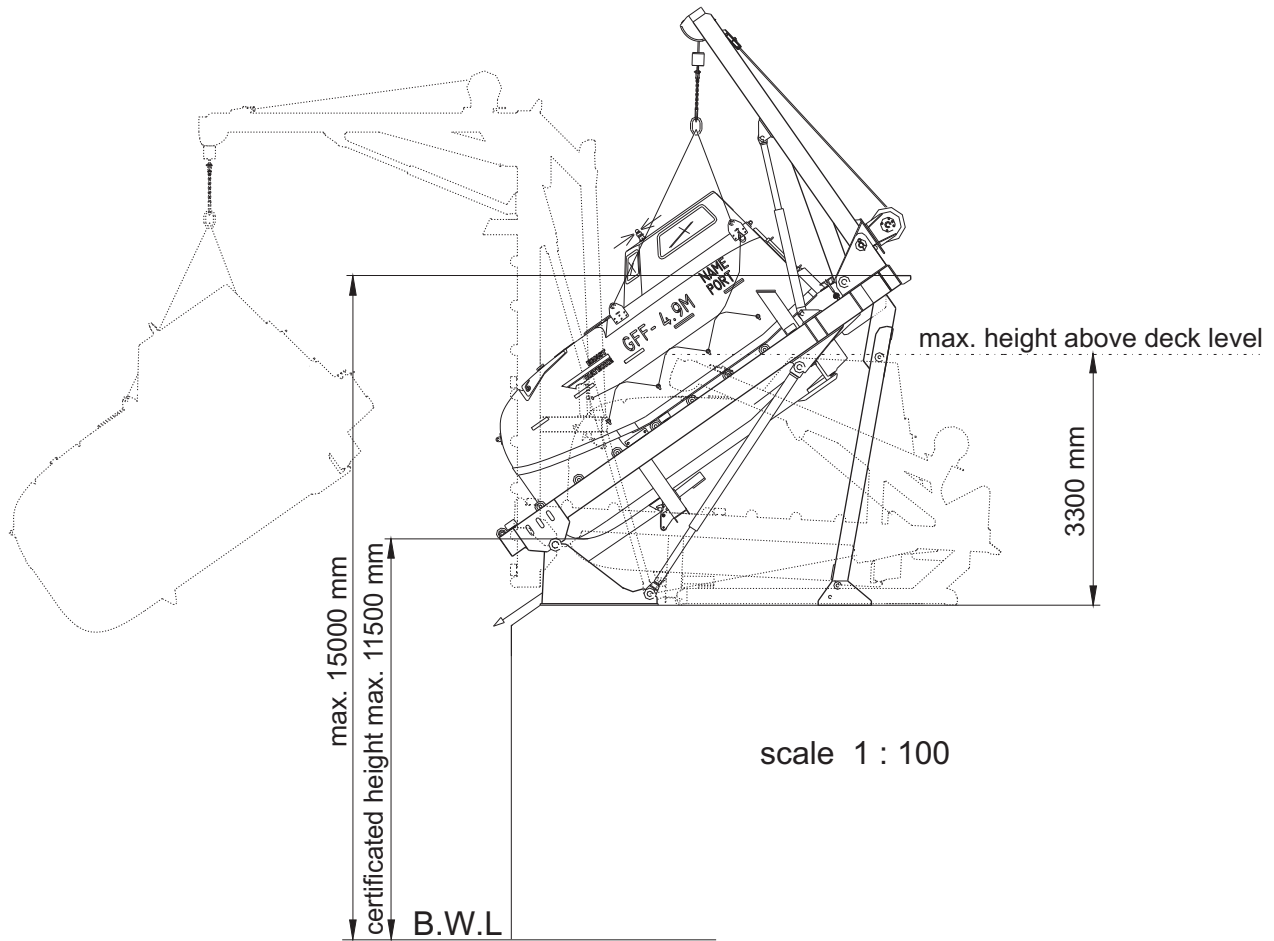

**Freefall-Lifeboat, type GFF 4.9M
with
sliding ramp / davit system, type FFA 4.9 MLP**

Dimensions boat: (over all) 4,99 x 2,39 x 3,23 m

Weight data:

	dry cargo version	tanker version
Boat empty incl. inventory.....	2220 kgs.....	2550 kgs
Boat recovery weight with 4 persons.....	2520 kgs.....	2850 kgs
Max. launching weight with 13 persons.....	3195 kgs.....	12 persons...3450 kgs
Davit system.....	abt. 6140 kgs.....	abt. 6140 kgs
Total weight of empty boat and davit system.....	abt.8360 kgs.....	abt.8690 kgs